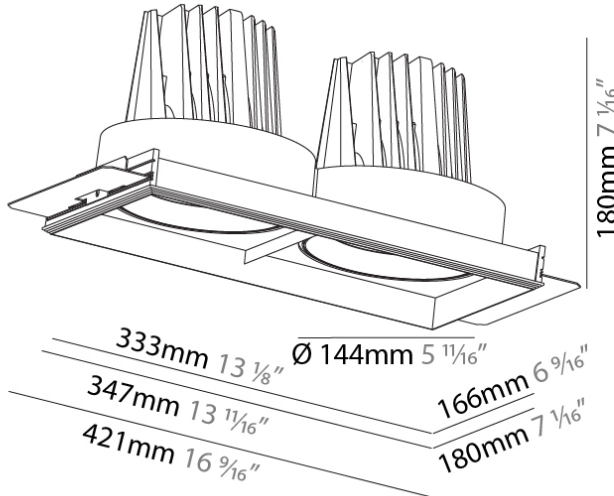

Fixture Finish: SSR / BKV / CWI / CRY / HAB / UFT / ITA / RUA / FTG / MYG / LOD / PUS / FRO / FUP / KIA / POP / BLS / SPG / MEY / GOH / GUM / CHC / COM / ABZ / JAG / OBR / MOS / ROR

Fixture Material: Aluminum Die Cast
Cut-out Measurements: 350mm x 185mm
Upon Request: Unique Ceiling Thickness

ELECTRICAL

Lamp Type: LED (Zhaga Standard)
Input Wattage (W): 93.4
Total Output Wattage (W): 83.8
Dimming: Tri-Mode (Non-Dimming and Phase Dimming (120Vac only) and 0-10V Dimming)
Driver Included: Yes
Driver Location: Recessed Housing
Driver Type: Constant Current - Universal
Driver Class: Class 2
Housing: See components
Input Voltage (V): 120 - 277
Constant Current (MA): 1050

LED

Number of LEDs: 2
Color Temperature (°K): 2700 / 3000 / 3500 / 4000
Max. Delivered Lumen (lm): 8070 / 8260 / 8673 / 8850
CRI: >90 CRI
Lamp Life (hrs): 50000
Upon Request: Special Color Temperature RGB-W Tunable White Special LED

OPTICAL

Reflector: 12 / 24 / 40
Upon Request: Special Beam Angles

RATINGS AND CERTIFICATIONS

3382, F 416-247-9319, www.zaneen.com

Created by Zaneen for North American standards. At the end of the existing Model #. For assistance on 'custom' specifications, contact zteam@zaneen.com. In a constant effort to supply the best product, we reserve the right to change specifications or materials without notice. The most recent specification sheets are found at zaneen.com

IP rating: IP20