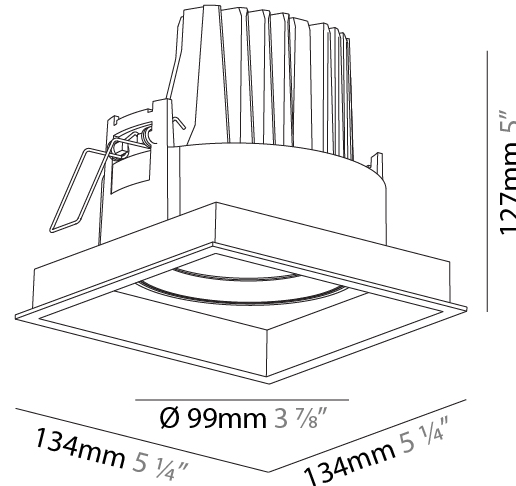

PHYSICAL

Shape: Square
Length (mm): 134
Length (in): 5 ¼
Width (mm): 134
Width (in): 5 ¼
Height (mm): 127
Height (in): 5
Ceiling Thickness (mm): 10 / 12.5 / 15
Ceiling Thickness (in): 3/8 or 1/2 or 9/16
Min. Recessing Depth (mm): 160
Min. Recessing Depth (in): 6 5/16
Light Distribution: Adjustable / Downlight
Weight (kg): 0.8
Weight (lbs): 1.76
Fixture Finish: SSR / BKV / CWI / CRY / HAB / UFT / ITA / RUA / FTG / MYG / LOD / PUS / FRO / FUP / KIA / POP / BLS / SPG / MEY / GOH / GUM / CHC / COM / ABZ / JAG / OBR / MOS / ROR
Fixture Material: Aluminum Die Cast
Cut-out Measurements: 125mm / 4 5/16" x 125mm / 4 5/16"

ELECTRICAL

Lamp Type: LED (Zhaga Standard)
Total Output Wattage (W): 12 / 15
Dimming: Tri-Mode (Non-Dimming and Phase Dimming (120Vac only) and 0-10V Dimming)
Driver Included: No
Driver Location: Recessed Housing
Driver Type: Constant Current - Universal
Housing: See components
Input Voltage (V): 120 - 277
Constant Current (MA): 350

LED

Number of LEDs: 1
Color Temperature (°K): 2700 / 3000 / 3500 / 4000
Max. Delivered Lumen (lm): 830 / 930 / 1010 / 1030
CRI: >90 CRI
Lamp Life (hrs): 50000

OPTICAL

Reflector°: 8
Adjustability: Rotational 355°; Tilt 30°

RATINGS AND CERTIFICATIONS

Certified By: Certified for North American Standards
IP rating: IP20

125mm x 125mm 4 15/16" x 4 15/16"	160mm 6 5/16"	10 | 15 mm 3/16" | 9/16"	30°	355°		

A