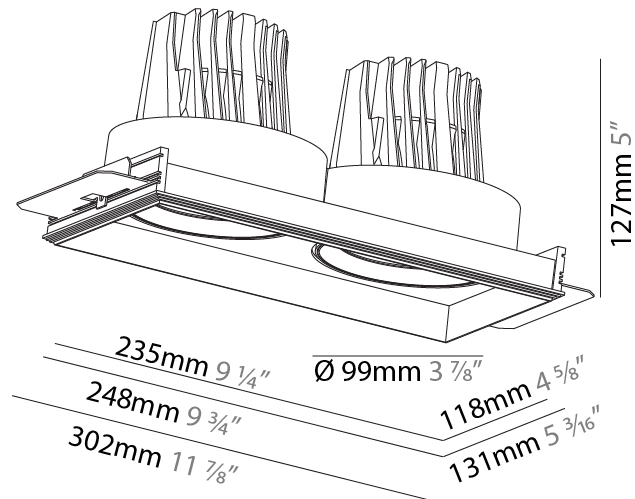

RATINGS AND CERTIFICATIONS

Zaneen Group Inc. © 2024, T 1800-388-3382, F 416-247-9319, www.zaneen.com
Certified By: Certified for North American Standards
Available for International specifications by adding "INT" at the end of the existing Model #. For assistance on 'custom' specifications, contact zteam@zaneen.com.
IP Rating: IP44
If a conflict occurs to supply the best product, we reserve the right to change specifications or materials without notice. The most recent specification sheets are found at zaneen.com