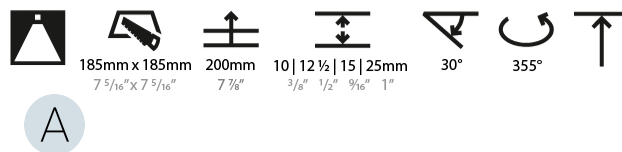

ELECTRICAL

Lamp Type: LED (Zhaga Standard)
Input Wattage (W): 46.2
Total Output Wattage (W): 41.9
Dimming: Tri-Mode (Non-Dimming and Phase Dimming (120Vac only) and 0-10V Dimming)
Driver Included: No
Driver Location: Recessed Housing
Driver Type: Constant Current - Universal
Driver Class: Class 2
Housing: See components
Input Voltage (V): 120 - 277
Constant Current (MA): 1050

LED

Number of LEDs: 1
Color Temperature (°K): 2700 / 3000 / 3500 / 4000
Max. Delivered Lumen (lm): 4030 / 4130 / 4332 / 4420
CRI: >90 CRI
Lamp Life (hrs): 50000
Upon Request: Special Color Temperature RGB-W Tunable White Special LED

OPTICAL

Reflector: 12 / 24 / 40
Adjustability: Rotational 355°; Tilt 30°
Upon Request: Special Beam Angles

RATINGS AND CERTIFICATIONS

Zaneen Group Inc. © 2024, T 1800-388-3382, F 416-247-9319, www.zaneen.com
Certified By: Certified for North American Standards
Available for international specifications by adding "INT" at the end of the existing Model #. For assistance on 'custom' specifications, contact zteam@zaneen.com.
IP Rating: IP44
If a conflict occurs to supply the best product, we reserve the right to change specifications or materials without notice. The most recent specification sheets are found at zaneen.com